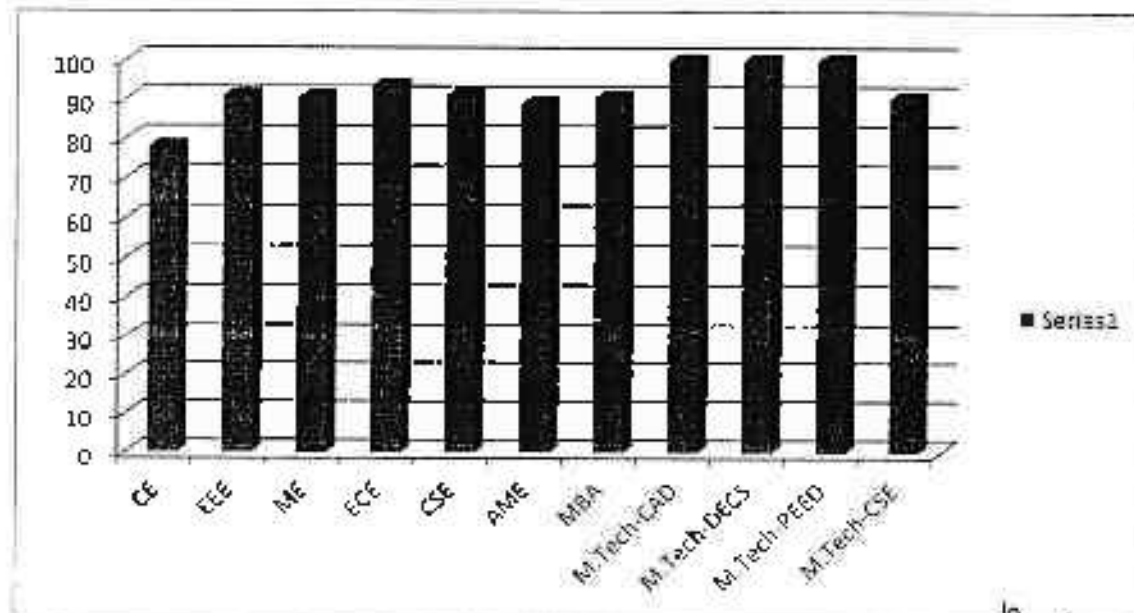

ESWAR COLLEGE OF ENGINEERING

BRANCH WISE Pass percentage

ANNUAL Result Analysis (A.Y:2021-22)

Name of the Branch	NO APPEARED	NO PASSED	PASS %
CE	32	25	78
EEE	11	10	91
ME	32	29	91
ECE	93	87	94
CSE	57	52	91
AME	18	16	89
MBA	32	29	91
M.Tech-DECS	1	1	100
M.Tech-PEED	2	2	100
M.Tech-CSE	2	2	100
Total	280	253	90